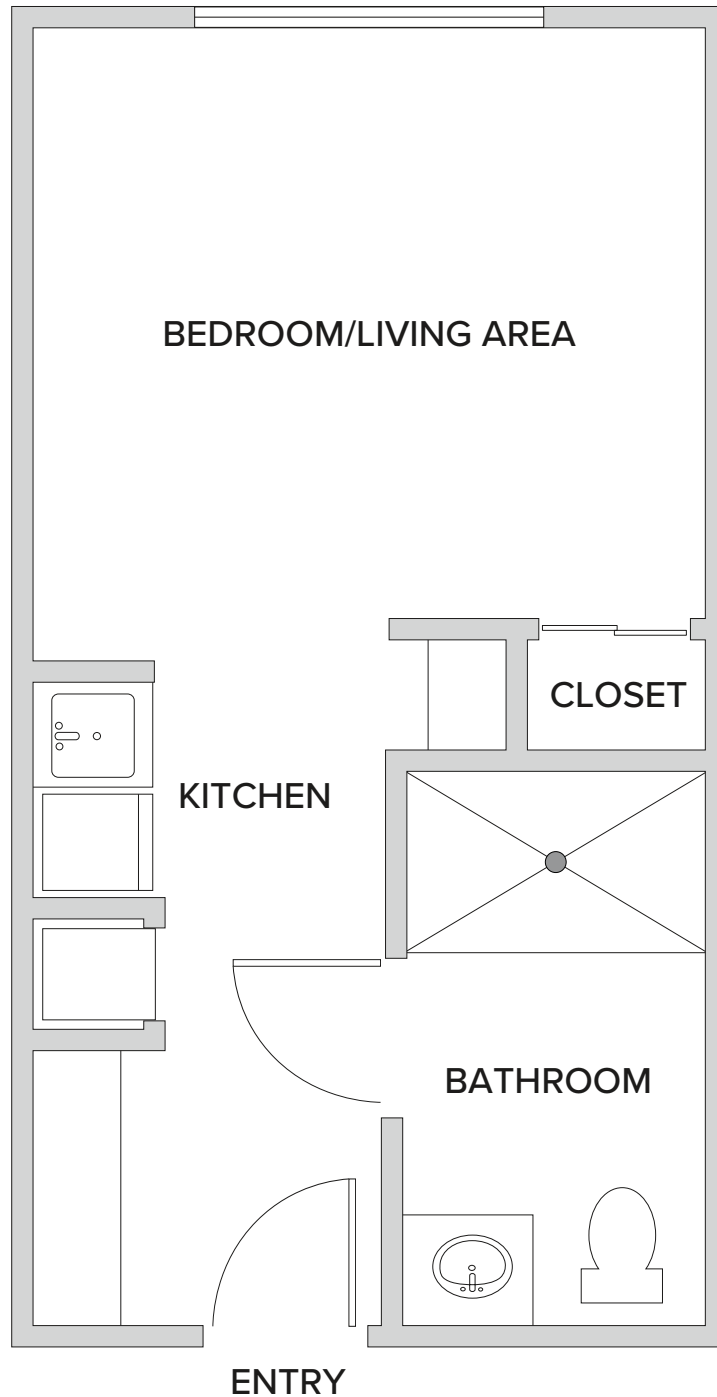

Studio

282 Square Feet

1519 Rockland Road | Wilmington, DE 19803 | 302-777-3099 | RocklandPlace.com

Floor plans are not to scale and are shown for comparative purposes only. Actual apartment floor plans may have minor variations.

Studio – Shared

282 Square Feet

1519 Rockland Road | Wilmington, DE 19803 | 302-777-3099 | RocklandPlace.com

Floor plans are not to scale and are shown for comparative purposes only. Actual apartment floor plans may have minor variations.