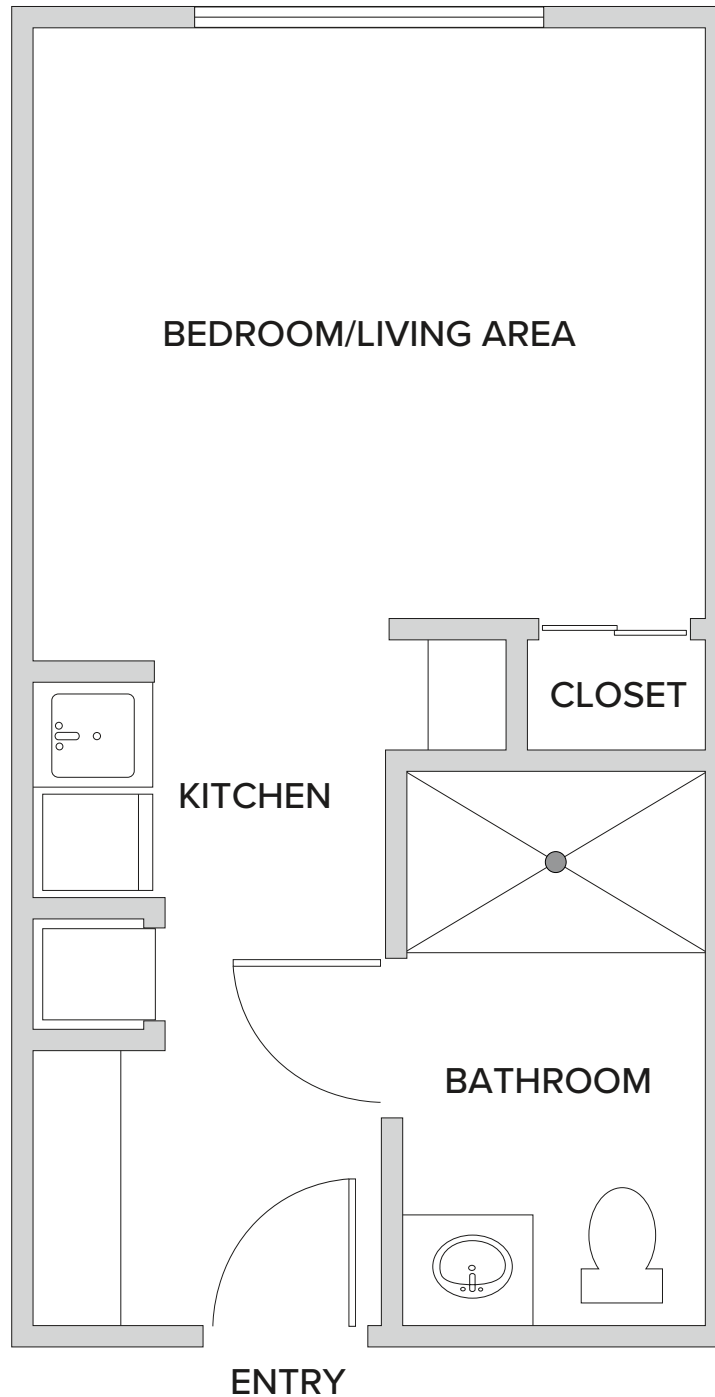

Studio

282 Square Feet

1519 Rockland Road | Wilmington, DE 19803 | 302-777-3099 | RocklandPlace.com

Floor plans are not to scale and are shown for comparative purposes only. Actual apartment floor plans may have minor variations.

Studio – Shared

282 Square Feet

1519 Rockland Road | Wilmington, DE 19803 | 302-777-3099 | RocklandPlace.com

Floor plans are not to scale and are shown for comparative purposes only. Actual apartment floor plans may have minor variations.