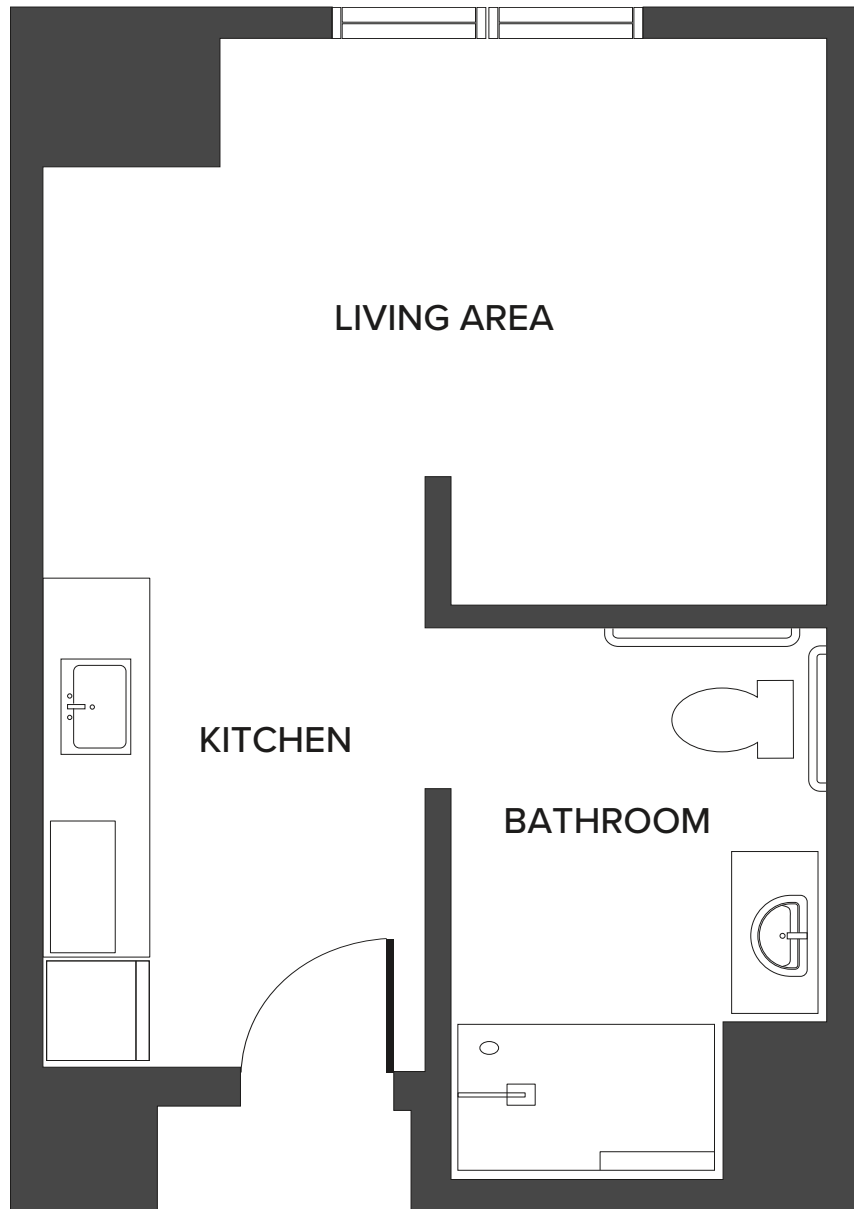

Studio

315 Square Feet

1640 North Peart Road | Casa Grande, AZ 85122 | 520-316-8041 | calicheseniorliving.com

Floor plans are not to scale and are shown for comparative purposes only. Actual apartment floor plans may have minor variations.