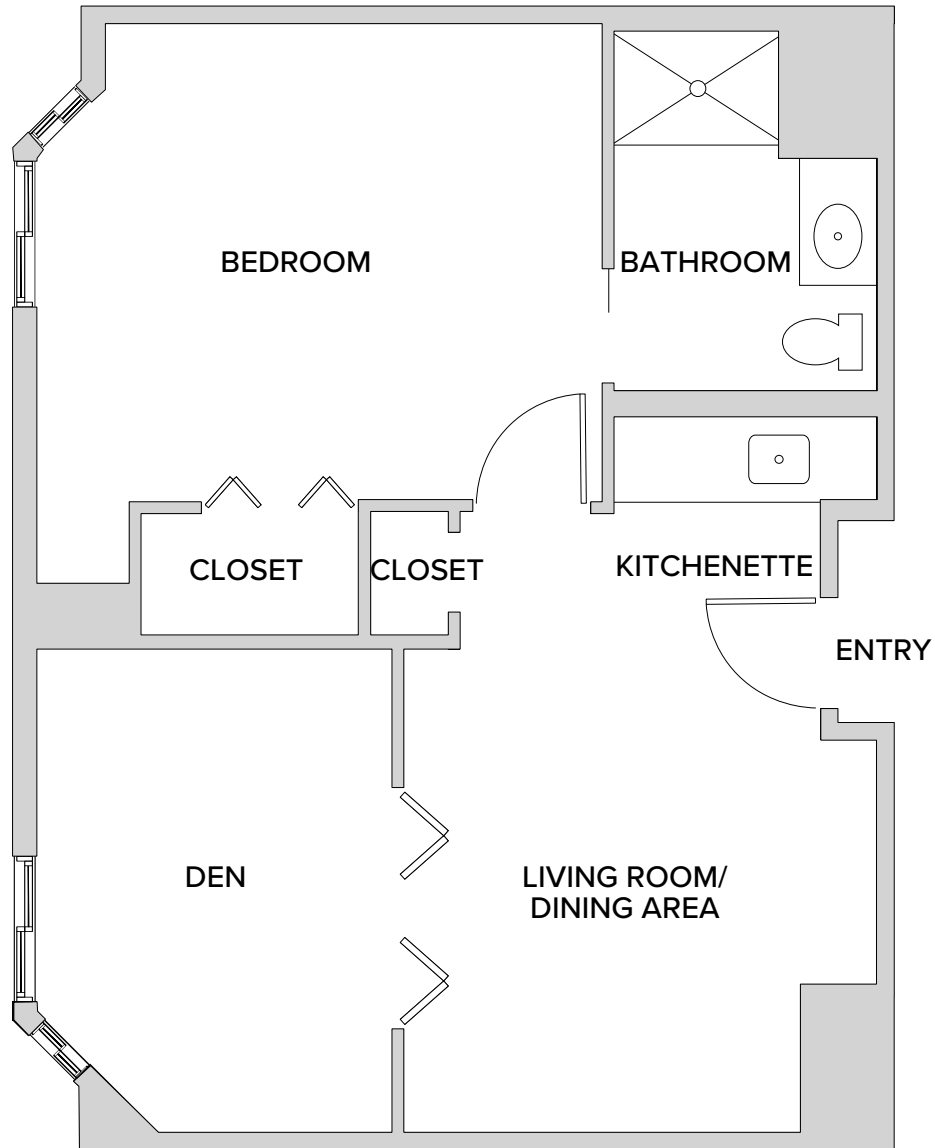

1 Bedroom with Den: Danube

610 Square Feet

1 RiverVue Place • Tuckahoe, NY 10707 • 914-768-6000 • rivervue.watermarkcommunities.com

Floor plans are not to scale and are shown for comparative purposes only. Actual apartment floor plans may have minor variations.

1 Bedroom: White Nile

505 Square Feet

1 RiverVue Place • Tuckahoe, NY 10707 • 914-768-6000 • rivervue.watermarkcommunities.com

Floor plans are not to scale and are shown for comparative purposes only. Actual apartment floor plans may have minor variations.

1 Bedroom: Blue Nile

505-525 Square Feet

1 RiverVue Place • Tuckahoe, NY 10707 • 914-768-6000 • rivervue.watermarkcommunities.com

Floor plans are not to scale and are shown for comparative purposes only. Actual apartment floor plans may have minor variations.