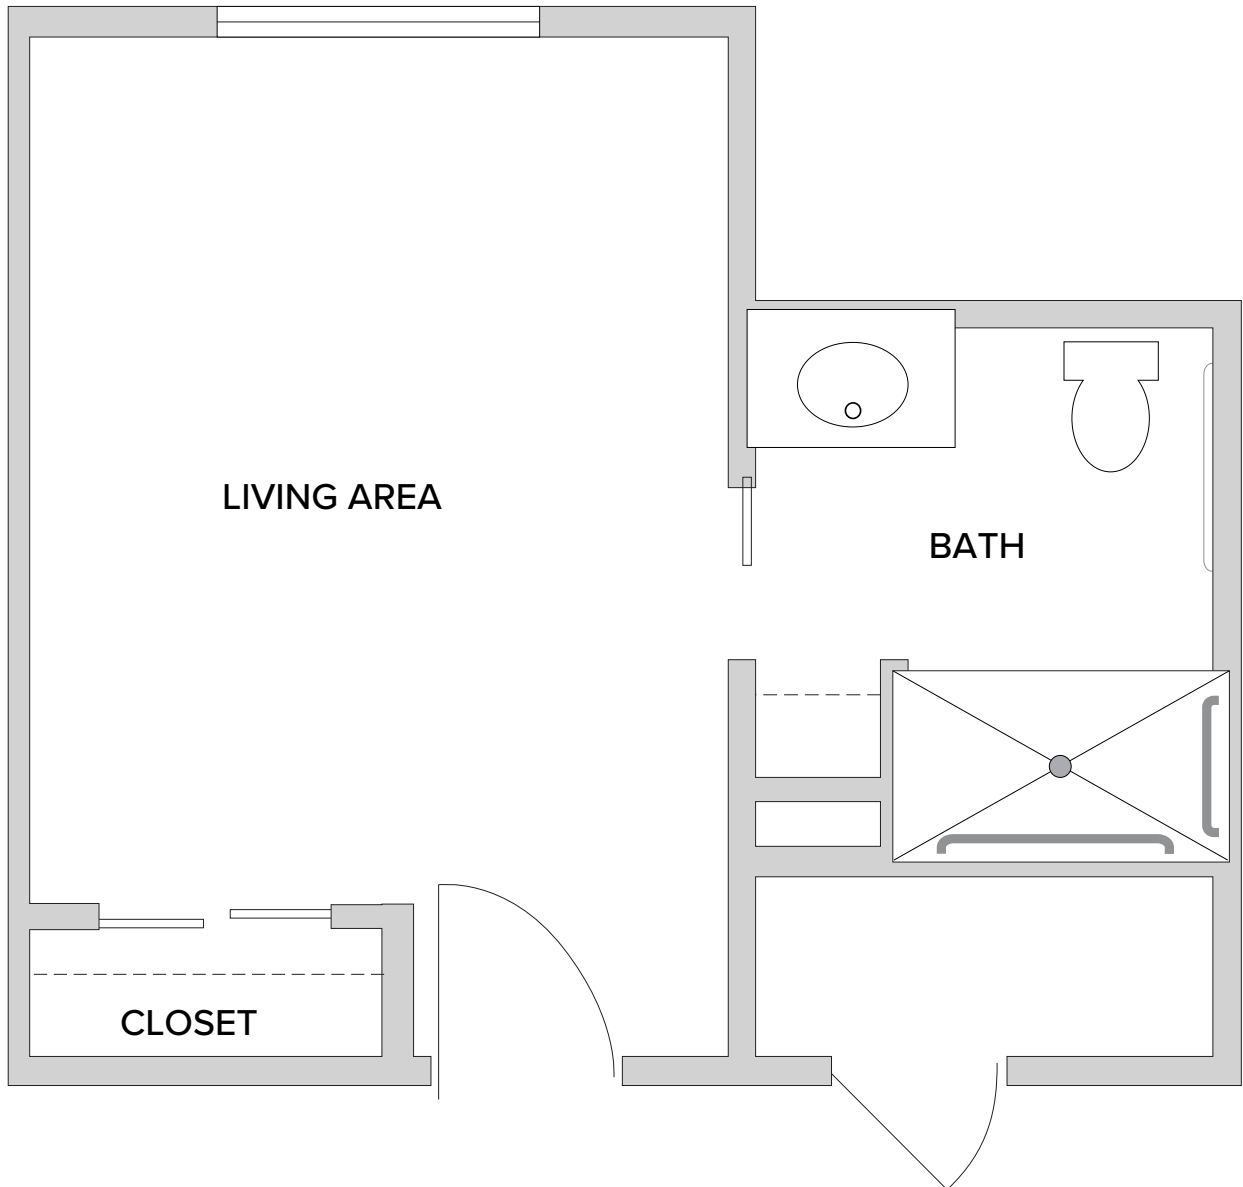

**Private Studio**

267 Square Feet

5877 Pleasant Hill Road | Milford, OH 45150 | 513-831-5222 | [PinebrookLiving.com](http://PinebrookLiving.com)

*Floor plans are not to scale and are shown for comparative purposes only. Actual apartment floor plans may have minor variations.*