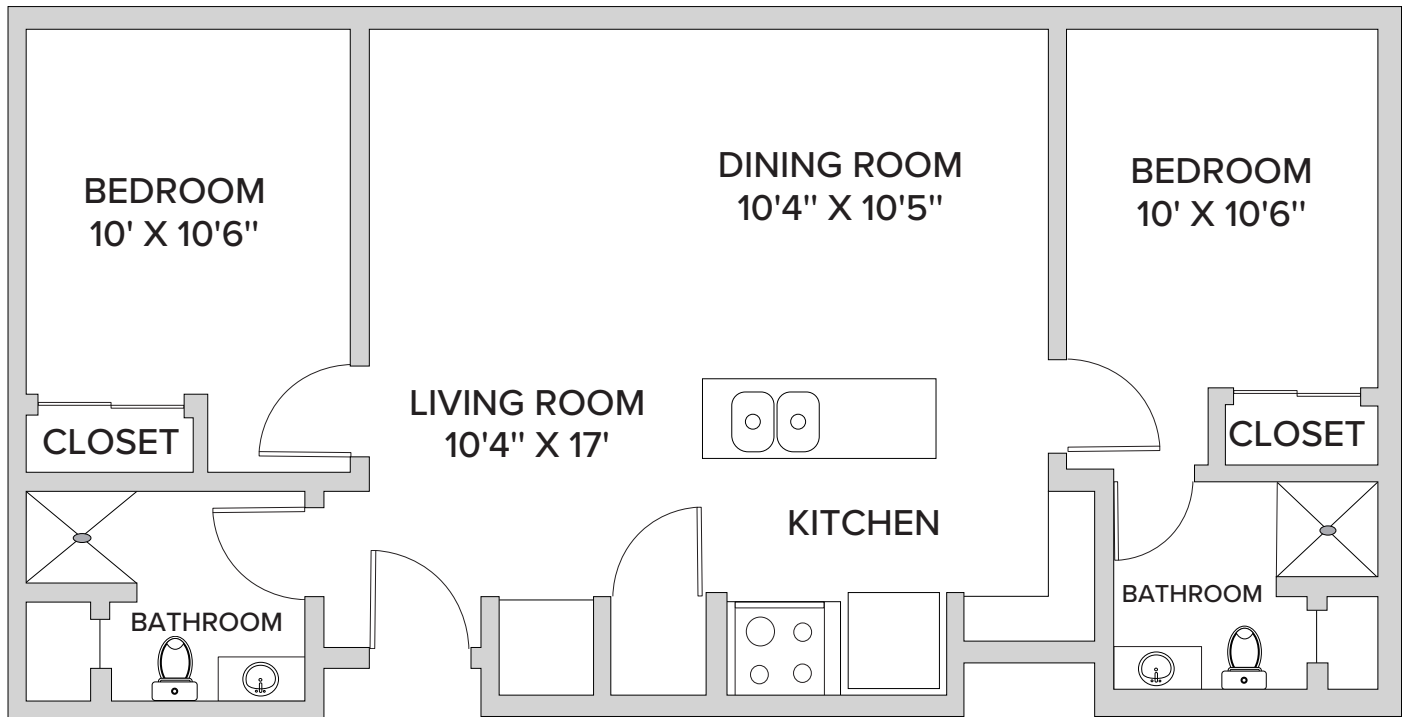

Kansas City: Two Bedroom Two Bath

945 Square Feet

2100 South Swope Drive | Independence, MO 64057 | 816-257-5100 | FountainsAtGreenbriar.com

Floor plans are not to scale and are shown for comparative purposes only. Actual apartment floor plans may have minor variations.

Jefferson City: Two Bedroom Two Bath

826 Square Feet

2100 South Swope Drive | Independence, MO 64057 | 816-257-5100 | FountainsAtGreenbriar.com
Floor plans are not to scale and are shown for comparative purposes only. Actual apartment floor plans may have minor variations.