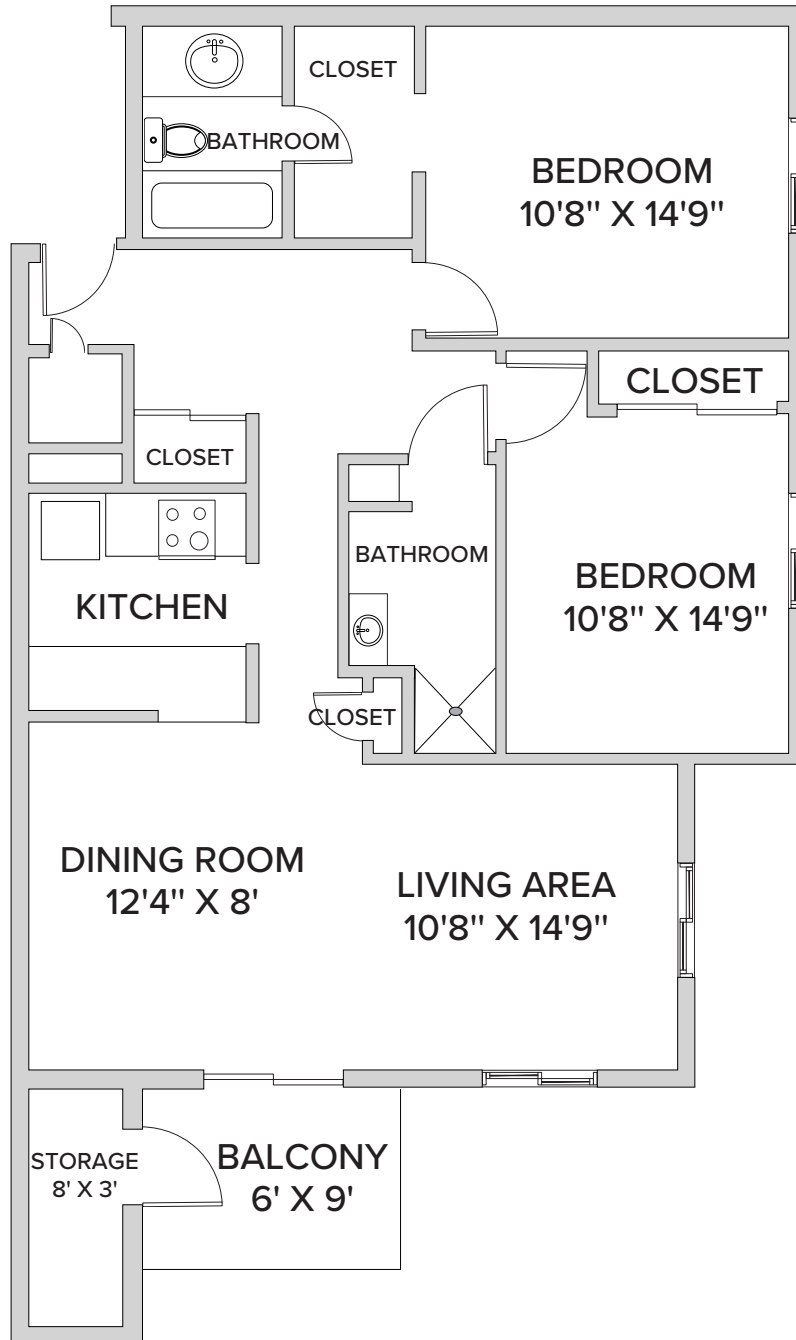

Kansas City: Two Bedroom Two Bath

945 Square Feet

2100 South Swope Drive | Independence, MO 64057 | 816-257-5100 | FountainsAtGreenbriar.com

Floor plans are not to scale and are shown for comparative purposes only. Actual apartment floor plans may have minor variations.

Jefferson City: Two Bedroom Two Bath

826 Square Feet

2100 South Swope Drive | Independence, MO 64057 | 816-257-5100 | FountainsAtGreenbriar.com
Floor plans are not to scale and are shown for comparative purposes only. Actual apartment floor plans may have minor variations.