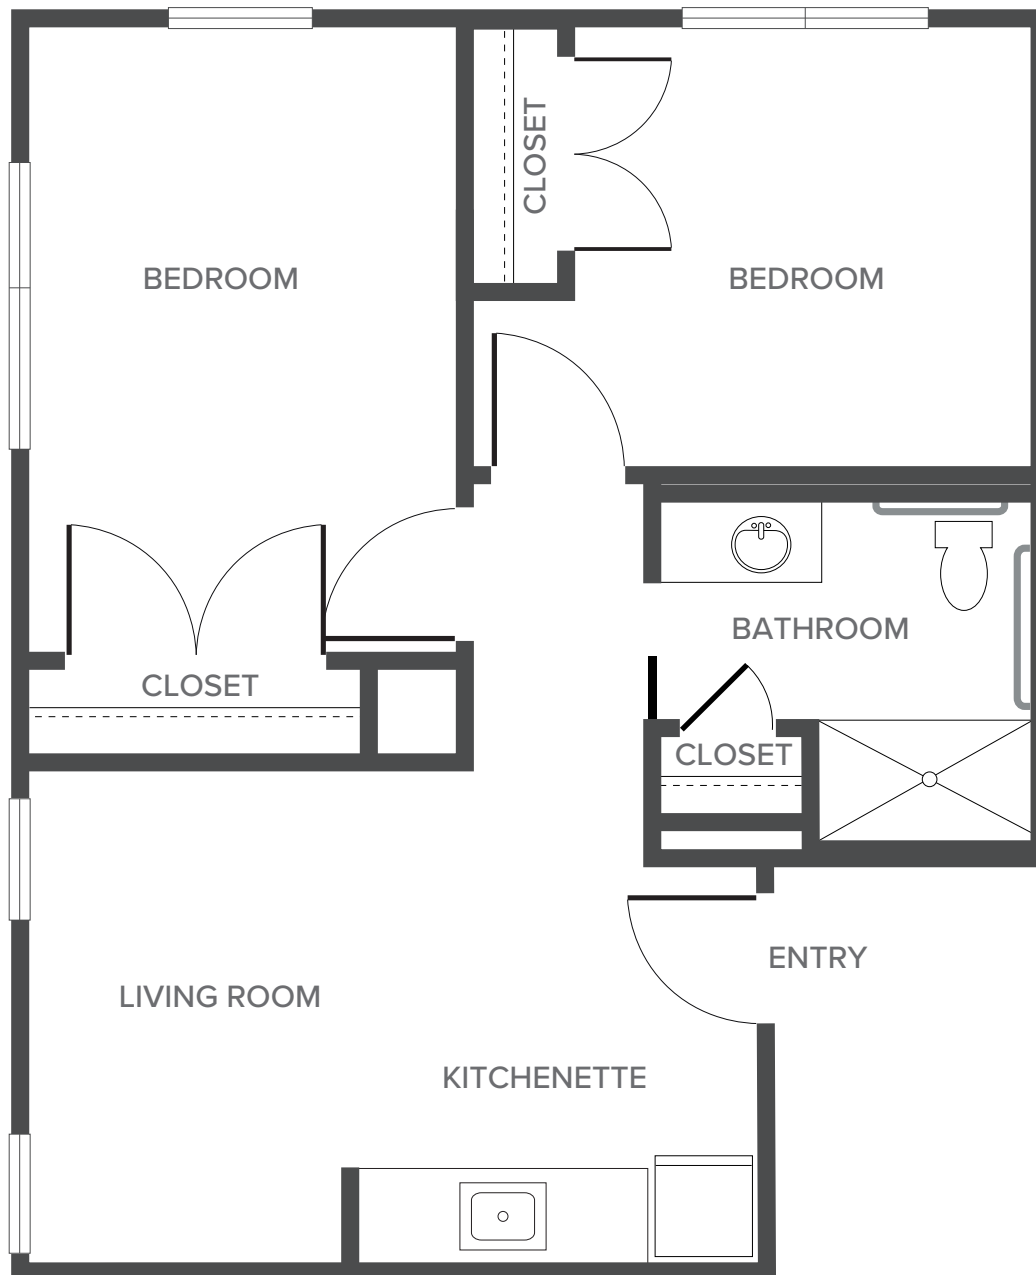

Two Bedroom - Jemez

659 Square Feet

6901 San Vicente Avenue NE | Albuquerque, NM 87109 | 505-445-9200 | WatermarkCherryHills.com

Floor plans are not to scale and are shown for comparative purposes only. Actual apartment floor plans may have minor variations.