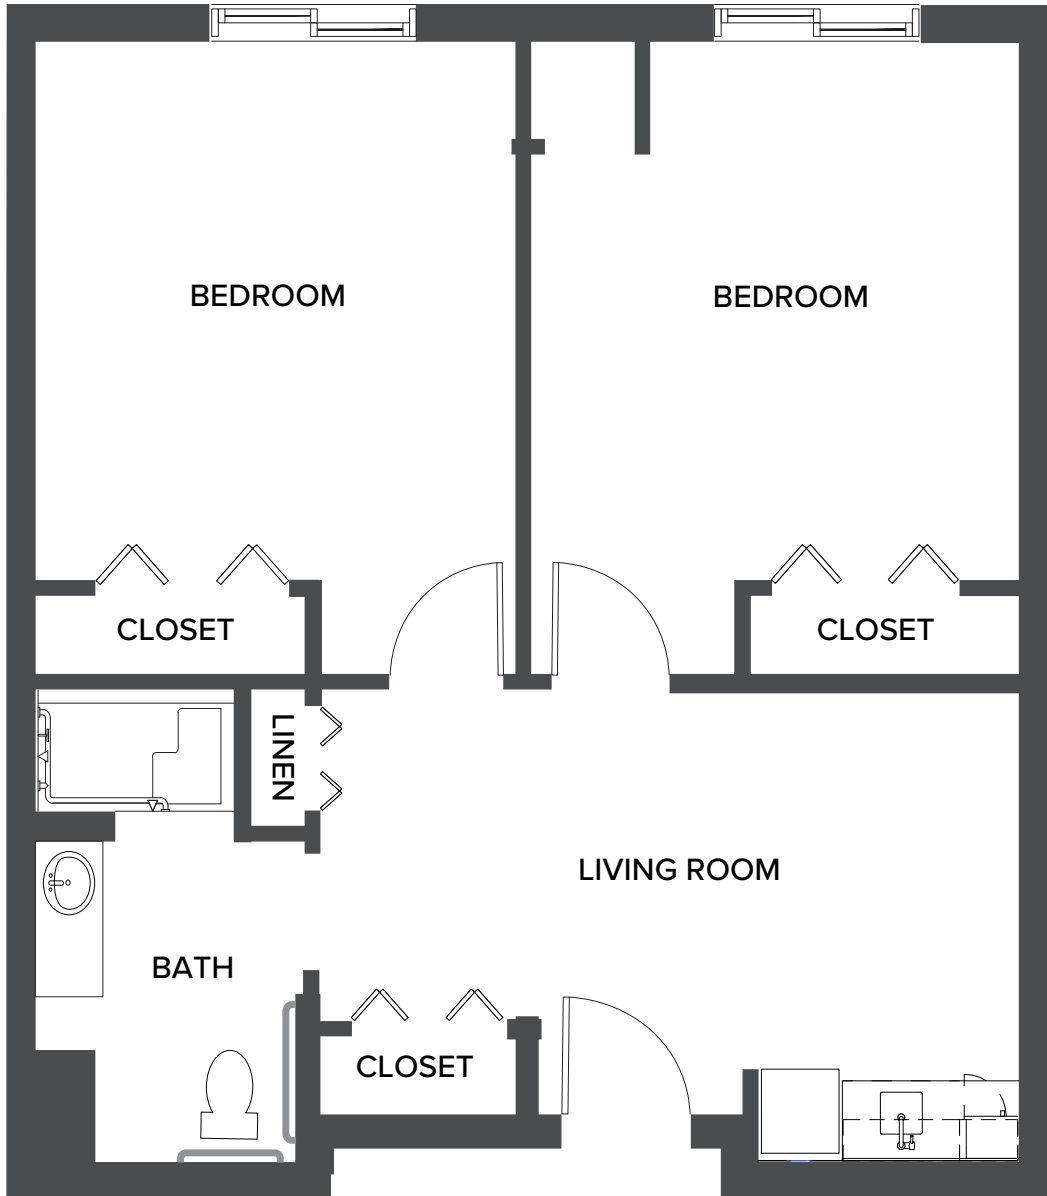

Siesta: Shared

800 Square Feet

1170 San Marco Road, | Marco Island, FL 34145 | 239-970-4150 | watermarkmarcoisland.com

Floor plans are not to scale and are shown for comparative purposes only. Actual apartment floor plans may have minor variations.