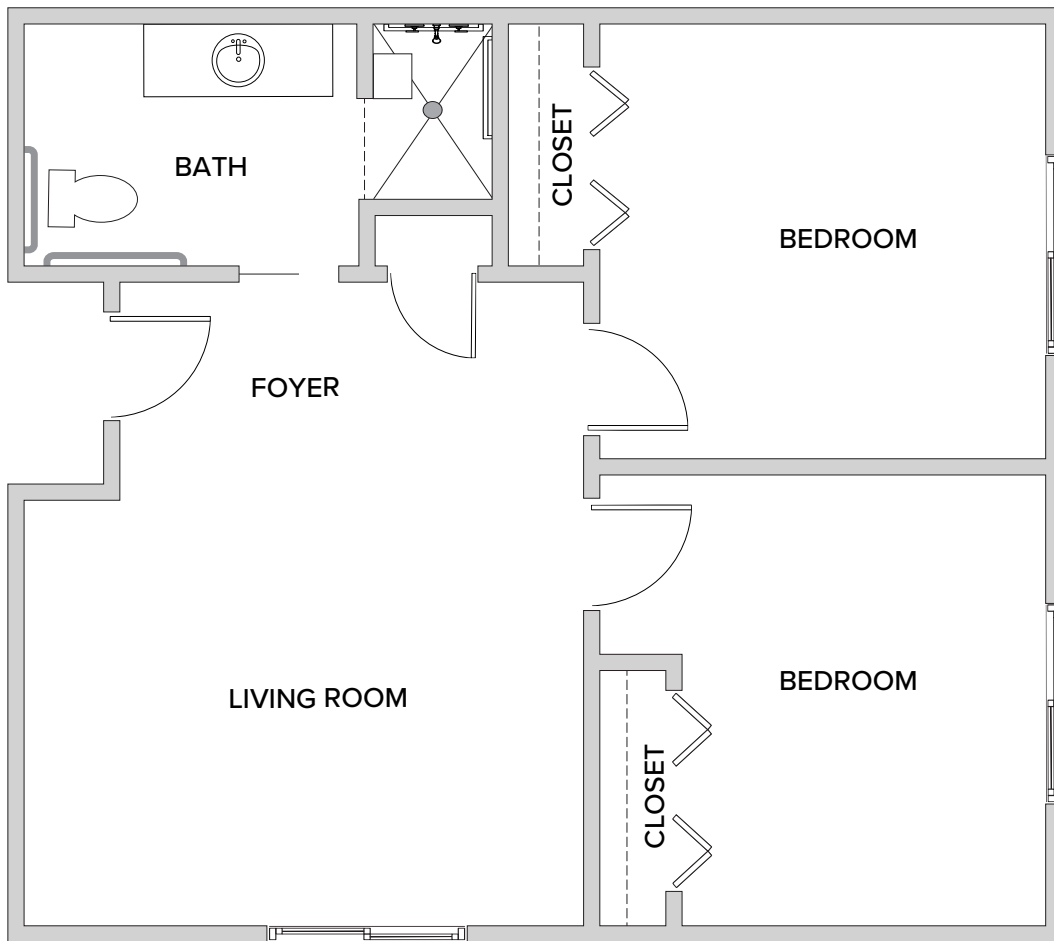

**Somerset: Two Bedroom**

770 Square Feet

**Memory Care at The Gardens**

1519 East State Road 434 • Winter Springs, FL 32708 | 407-702-1300 | [WatermarkVistawilla.com](http://WatermarkVistawilla.com)

*Floor plans are not to scale and are shown for comparative purposes only. Actual apartment floor plans may have minor variations.*