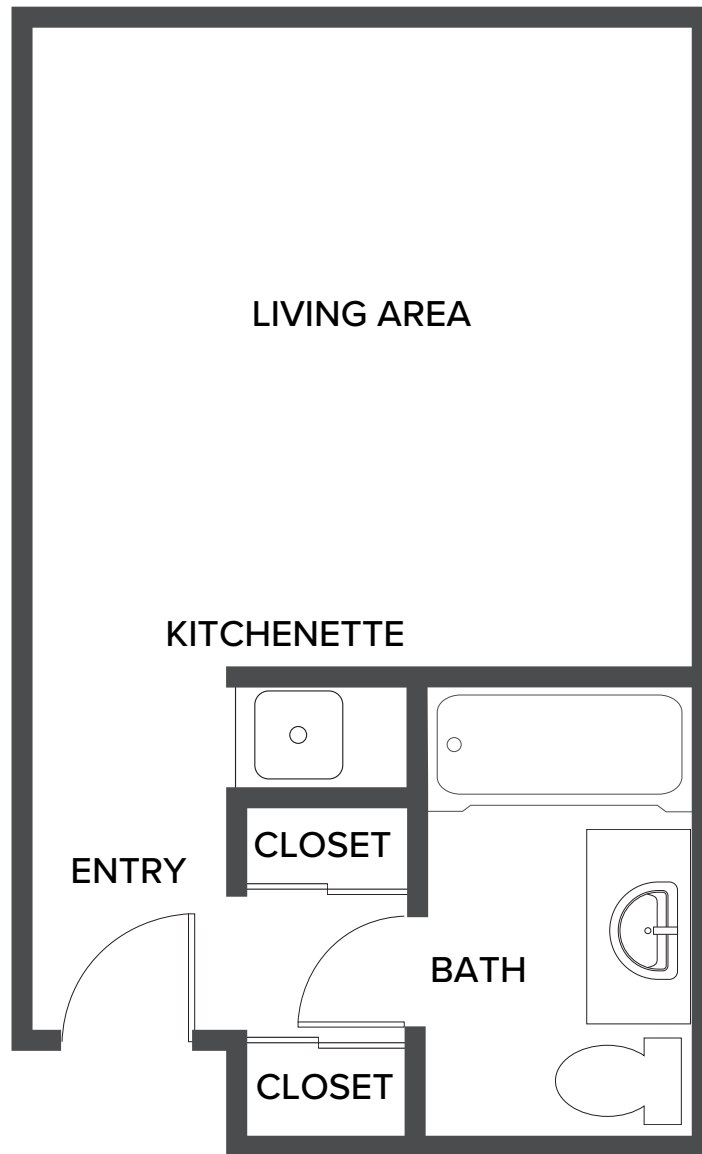

Studio Suite

377 Square Feet

35 Fenton Street | Livermore, CA 94550 | 925-443-7200 | WatermarkRosewoodGardens.com

Floor plans are not to scale and are shown for comparative purposes only. Actual apartment floor plans may have minor variations.