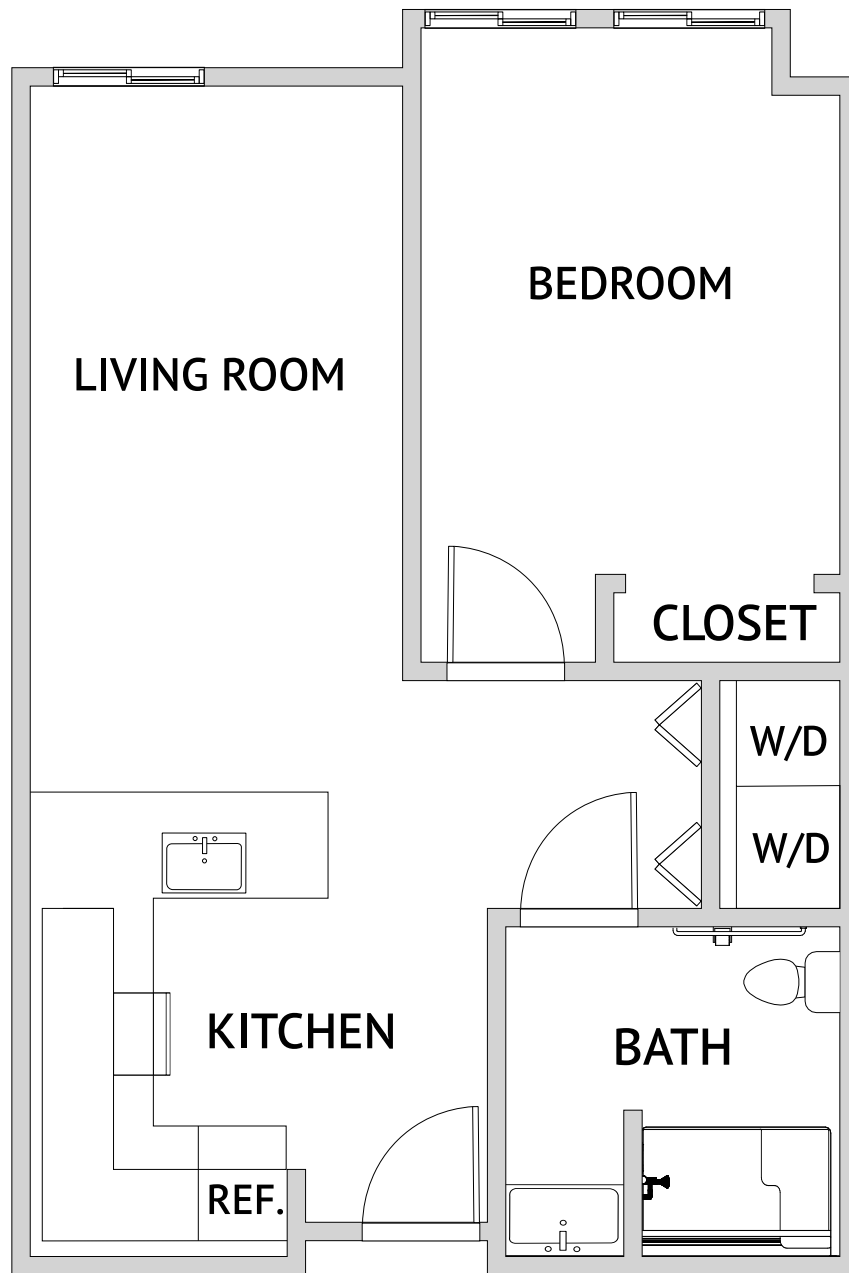

**Roland: One Bedroom**

696-787 Square Feet

**Assisted Living**

4610 Almaden Expressway, San Jose, CA 95118 | 669-258-4567 | watermarkalmaden.com

*Floor plans are not to scale and are shown for comparative purposes only. Actual apartment floor plans may have minor variations.*

**Harcot: One Bedroom**

593-672 Square Feet

**Assisted Living**

4610 Almaden Expressway, San Jose, CA 95118 | 669-258-4567 | watermarkalmaden.com

*Floor plans are not to scale and are shown for comparative purposes only. Actual apartment floor plans may have minor variations.*

**Robada: One Bedroom**

792-818 Square Feet

**Assisted Living**

4610 Almaden Expressway, San Jose, CA 95118 | 669-258-4567 | watermarkalmaden.com

*Floor plans are not to scale and are shown for comparative purposes only. Actual apartment floor plans may have minor variations.*