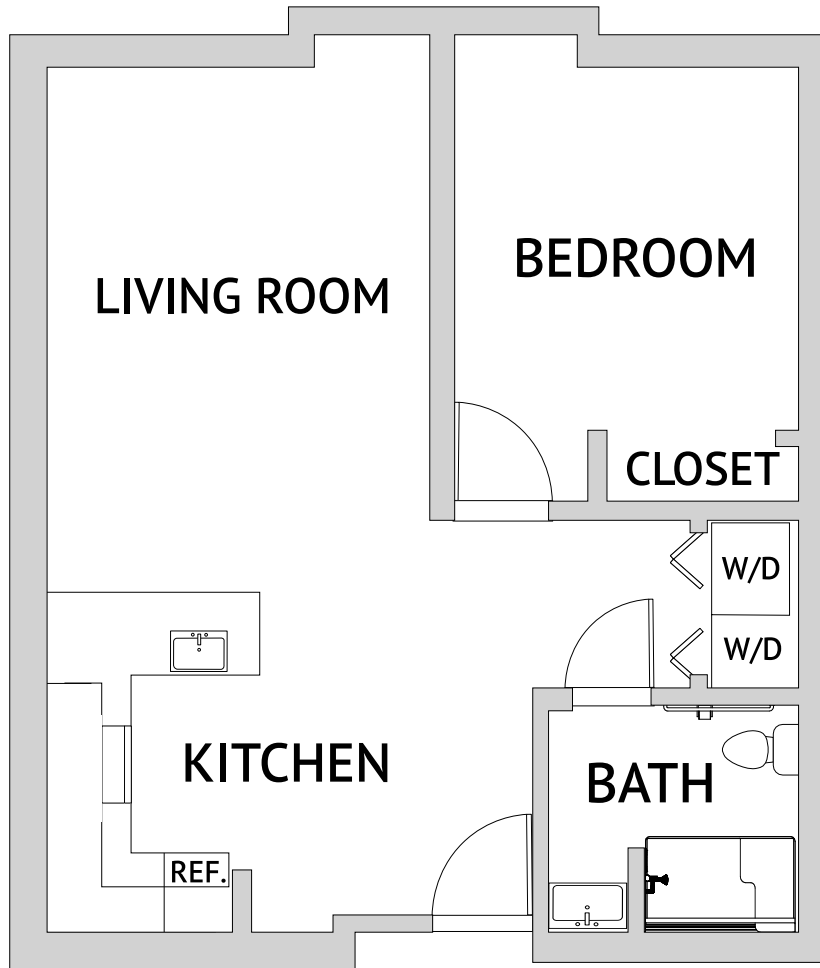

**Roland: One Bedroom**

696-787 Square Feet

**Assisted Living**

4610 Almaden Expressway, San Jose, CA 95118 | 669-258-4567 | watermarkalmaden.com

*Floor plans are not to scale and are shown for comparative purposes only. Actual apartment floor plans may have minor variations.*

**Harcot: One Bedroom**

593-672 Square Feet

**Assisted Living**

4610 Almaden Expressway, San Jose, CA 95118 | 669-258-4567 | watermarkalmaden.com

*Floor plans are not to scale and are shown for comparative purposes only. Actual apartment floor plans may have minor variations.*

**Robada: One Bedroom**

792-818 Square Feet

**Assisted Living**

4610 Almaden Expressway, San Jose, CA 95118 | 669-258-4567 | watermarkalmaden.com

*Floor plans are not to scale and are shown for comparative purposes only. Actual apartment floor plans may have minor variations.*