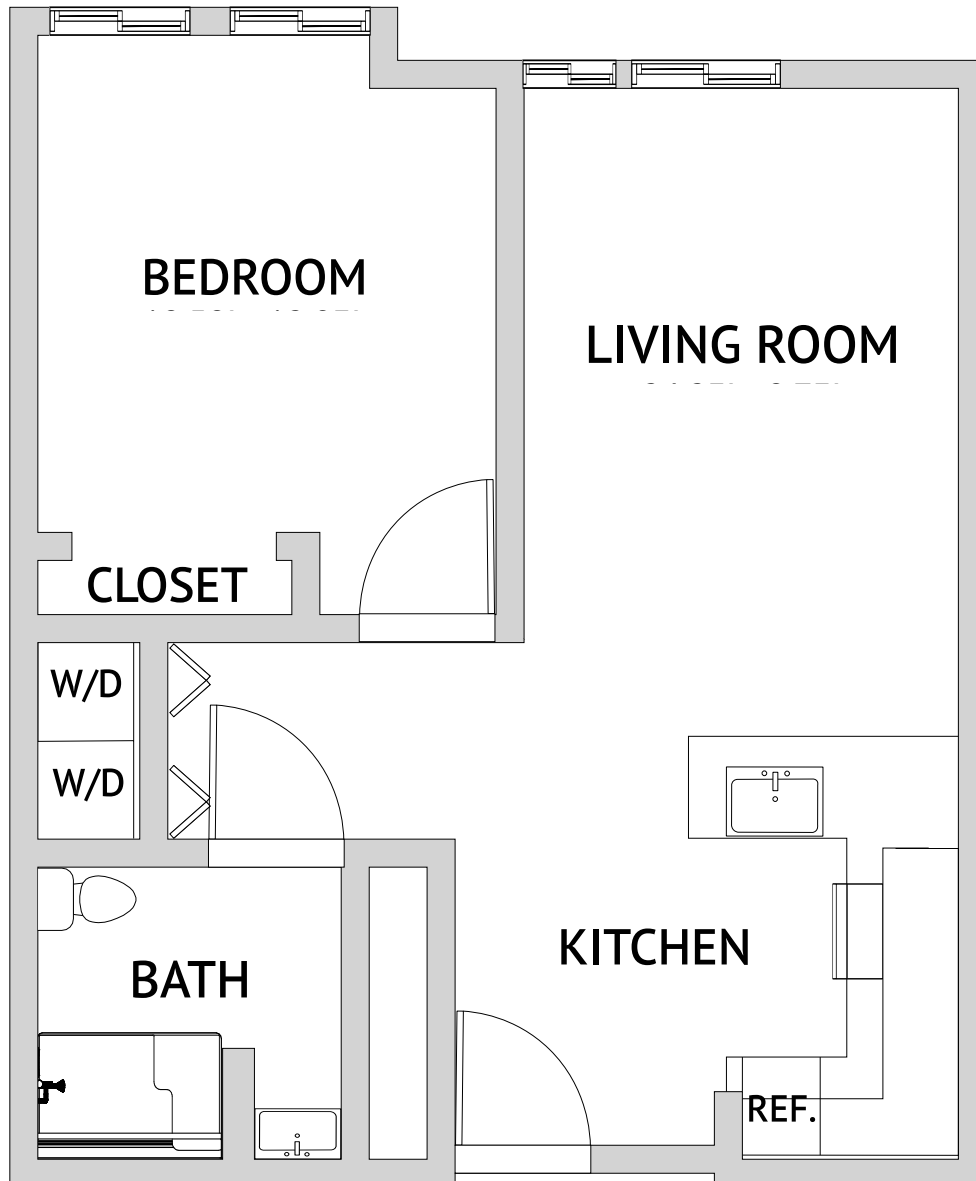

**Roland: One Bedroom**

696-787 Square Feet

**Assisted Living**

4610 Almaden Expressway, San Jose, CA 95118 | 669-258-4567 | watermarkalmaden.com

*Floor plans are not to scale and are shown for comparative purposes only. Actual apartment floor plans may have minor variations.*

**Harcot: One Bedroom**

593-672 Square Feet

**Assisted Living**

4610 Almaden Expressway, San Jose, CA 95118 | 669-258-4567 | watermarkalmaden.com

*Floor plans are not to scale and are shown for comparative purposes only. Actual apartment floor plans may have minor variations.*

**Robada: One Bedroom**

792-818 Square Feet

**Assisted Living**

4610 Almaden Expressway, San Jose, CA 95118 | 669-258-4567 | watermarkalmaden.com

*Floor plans are not to scale and are shown for comparative purposes only. Actual apartment floor plans may have minor variations.*