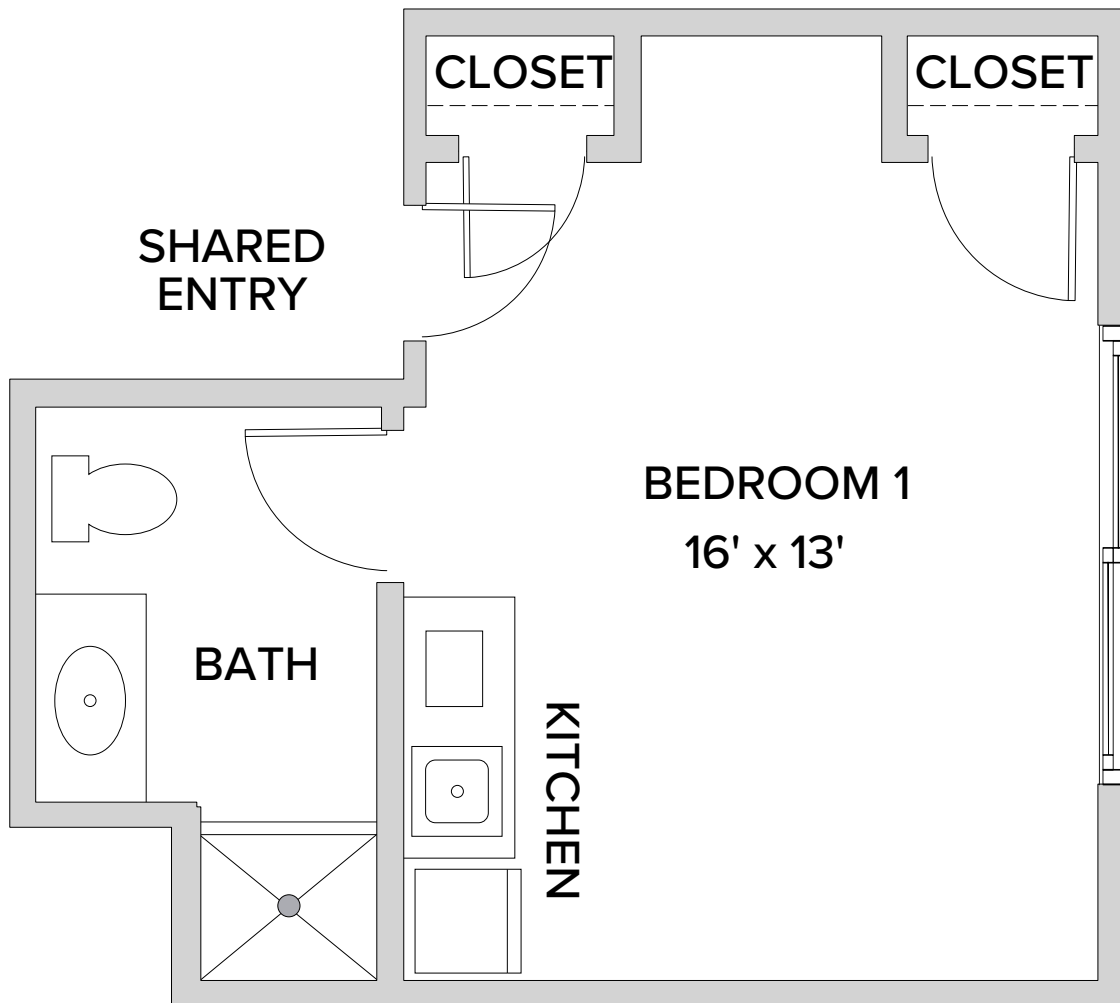

STUDIO
358 Square Feet

Floor plans are not to scale and are shown for comparative purposes only.
Actual apartment floor plans may have minor variations.

100 McAuley Drive • Rochester, NY 14610 • 585-218-9000 • legacycloverblossom.com

STUDIO OPTIMA
338 Square Feet

Floor plans are not to scale and are shown for comparative purposes only.
Actual apartment floor plans may have minor variations.

100 McAuley Drive • Rochester, NY 14610 • 585-218-9000 • legacycloverblossom.com