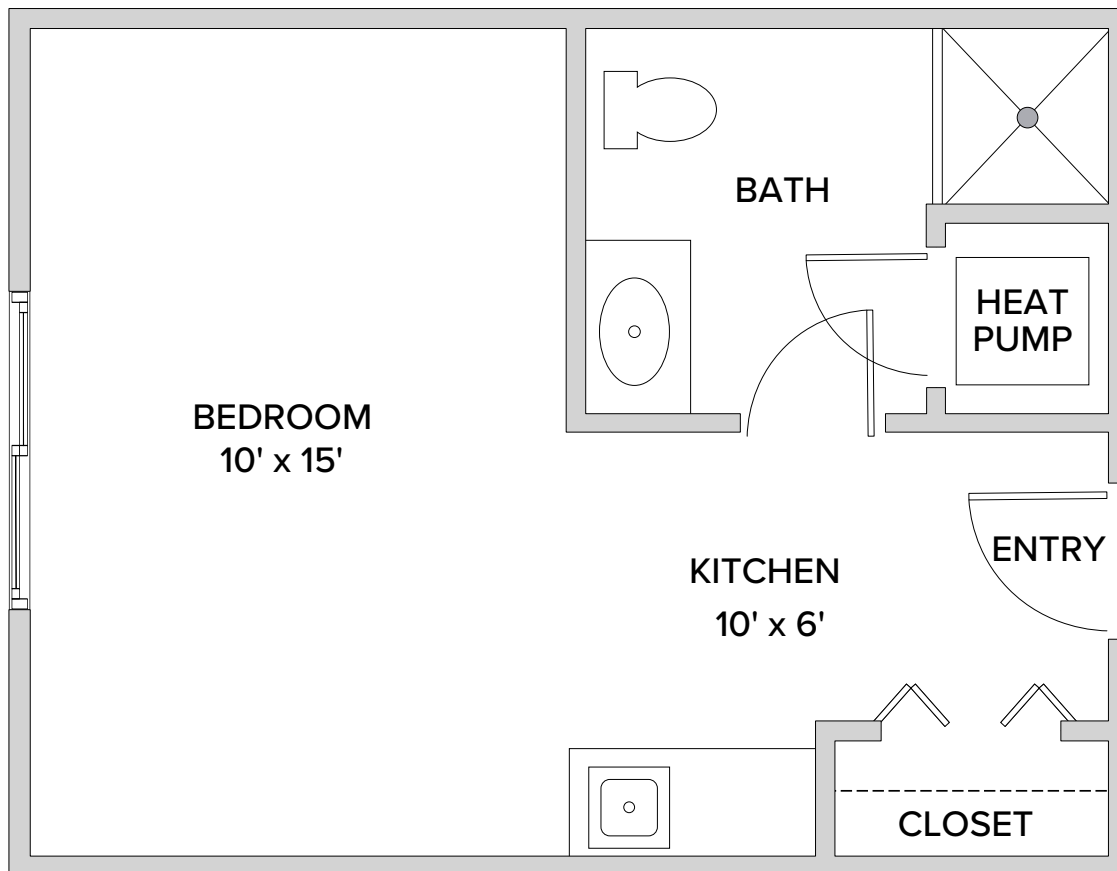

STUDIO
358 Square Feet

Floor plans are not to scale and are shown for comparative purposes only.
Actual apartment floor plans may have minor variations.

100 McAuley Drive • Rochester, NY 14610 • 585-218-9000 • legacycloverblossom.com

STUDIO OPTIMA
338 Square Feet

Floor plans are not to scale and are shown for comparative purposes only.
Actual apartment floor plans may have minor variations.

100 McAuley Drive • Rochester, NY 14610 • 585-218-9000 • legacycloverblossom.com