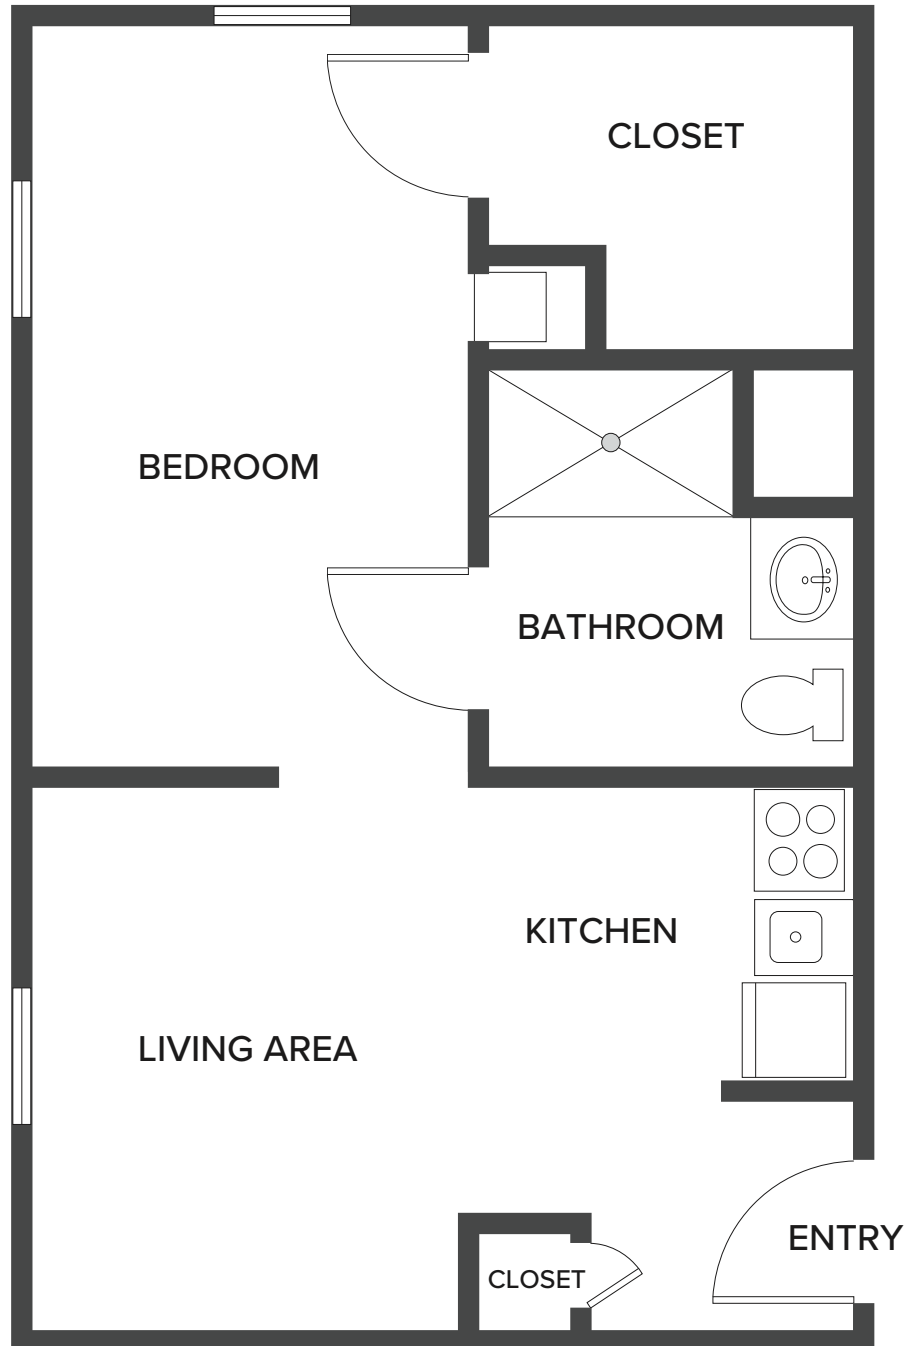

One Bedroom

460 Square Feet

1519 Rockland Road | Wilmington, DE 19803 | 302-777-3099 | RocklandPlace.com

Floor plans are not to scale and are shown for comparative purposes only. Actual apartment floor plans may have minor variations.

One Bedroom Deluxe

500 Square Feet

1519 Rockland Road | Wilmington, DE 19803 | 302-777-3099 | RocklandPlace.com

Floor plans are not to scale and are shown for comparative purposes only. Actual apartment floor plans may have minor variations.