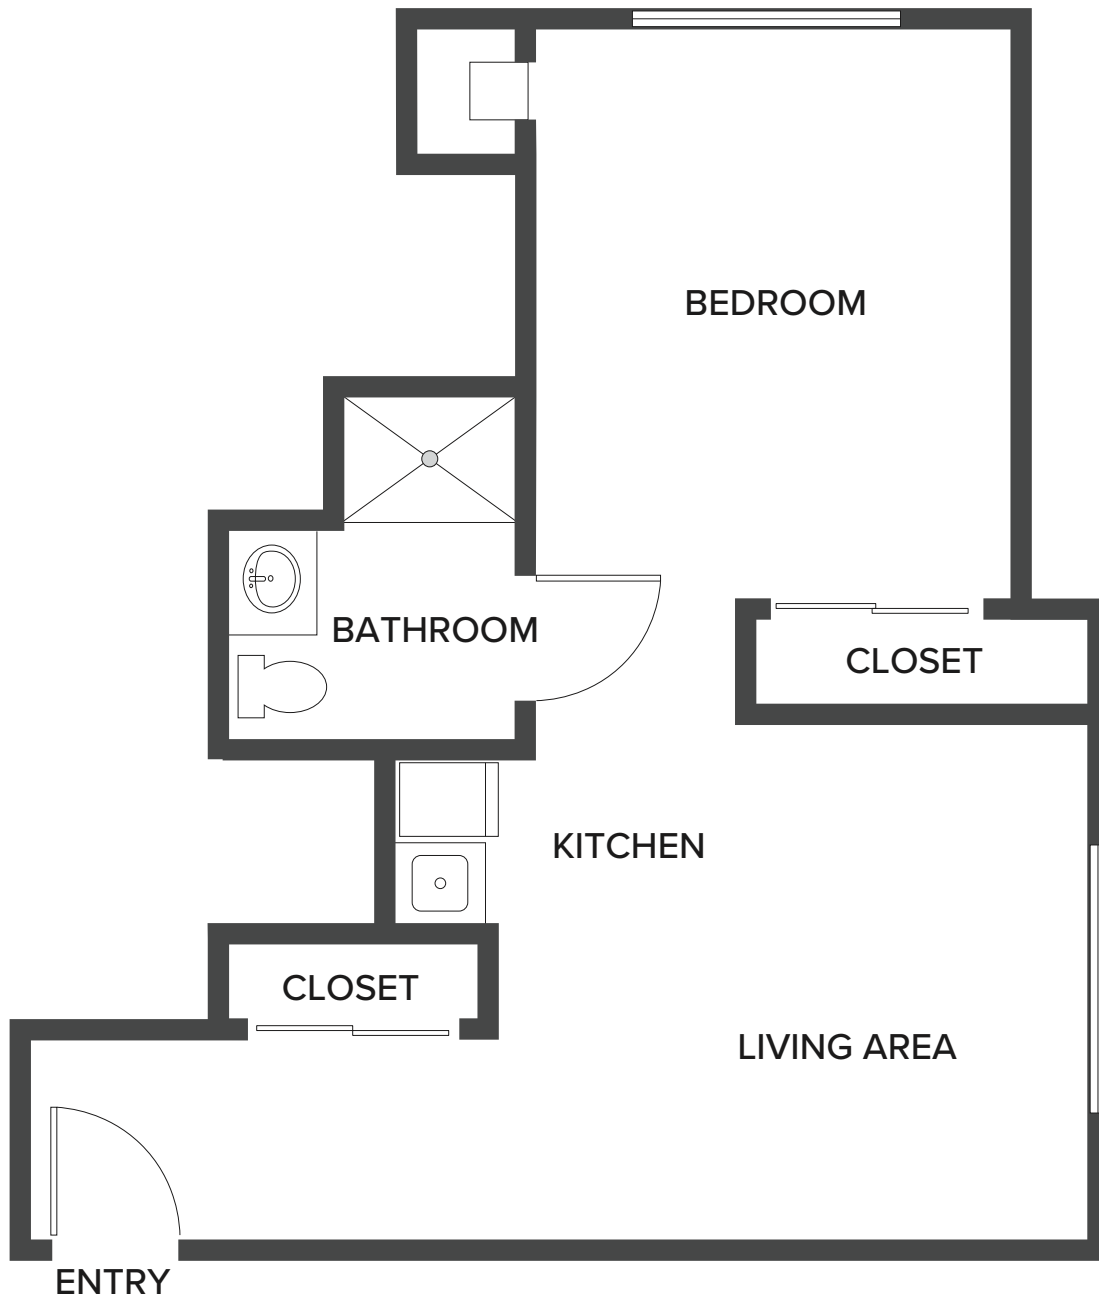

One Bedroom

460 Square Feet

1519 Rockland Road | Wilmington, DE 19803 | 302-777-3099 | RocklandPlace.com

Floor plans are not to scale and are shown for comparative purposes only. Actual apartment floor plans may have minor variations.

One Bedroom Deluxe

500 Square Feet

1519 Rockland Road | Wilmington, DE 19803 | 302-777-3099 | RocklandPlace.com

Floor plans are not to scale and are shown for comparative purposes only. Actual apartment floor plans may have minor variations.