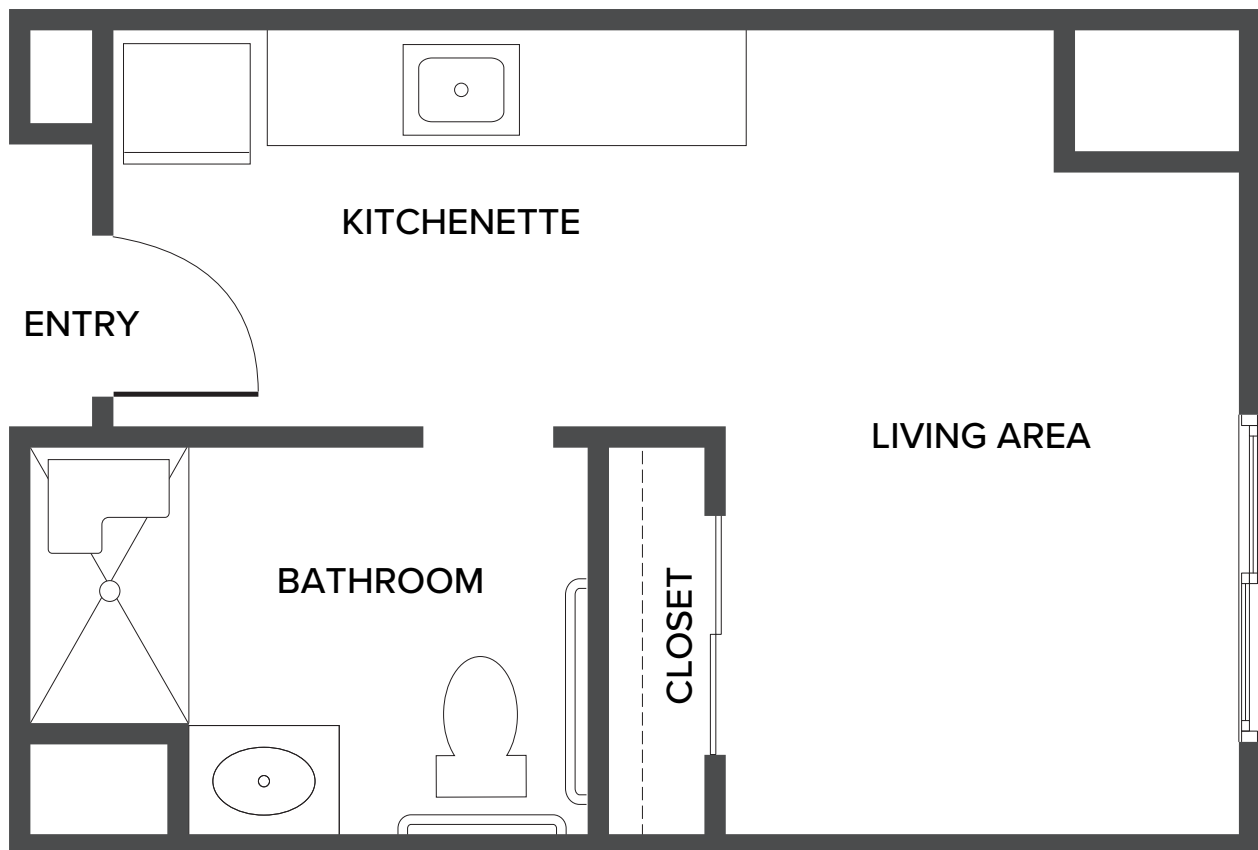

Studio

327 Square Feet

5524 West 6200 South | Salt Lake City, UT 84118 | 801-840-4600 | SummitWatermark.com

Floor plans are not to scale and are shown for comparative purposes only. Actual apartment floor plans may have minor variations.