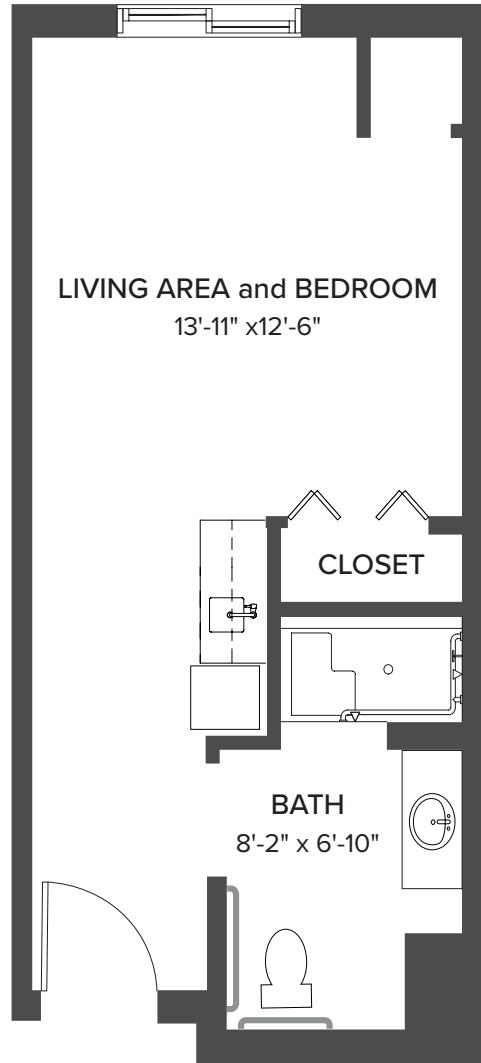

Lido: Studio
400 Square Feet

Assisted Living

Rendering is for example purposes only.

1170 San Marco Road | Marco Island, FL 34145 | 239-970-4150 | watermarkmarcoisland.com

Floor plans are not to scale and are shown for comparative purposes only. Actual apartment floor plans may have minor variations.